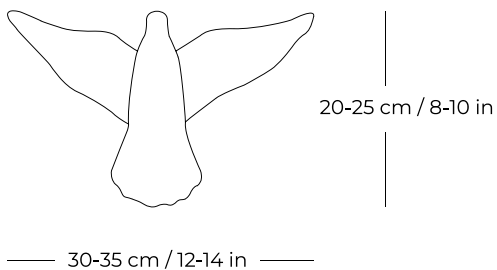

All items are handmade by the best craftsmen. We implement the boldest non-standard projects, which result in a one-of-a-kind product. We eliminated mechanical processes in production as much as possible, thanks to manual work there are never two exact pieces. Each work made is a unique work of art.