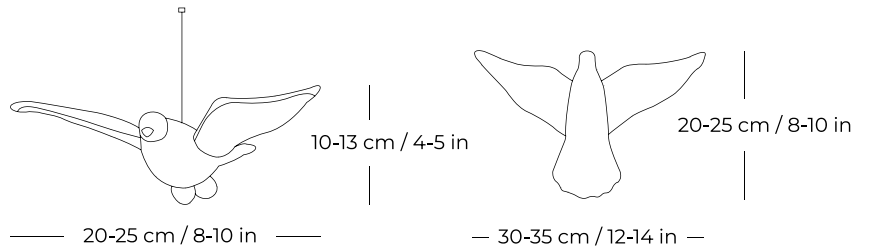

/ Model A1

Glass element size:	Width: 10-13 cm / 4-5 in Height: 20-25 cm / 8-10 in Depth: 30-35 cm / 12-14 in
Materials:	Blowing glass, brass
Light source:	Custom LED module 1W, 100Lm, 24V, Temperature 3000K, dimming, Power supply provided

/ Model A1/3

Glass element size:

Width: 10-13 cm / 4-5 in
 Height: 20-25 cm / 8-10 in
 Depth: 30-35 cm / 12-14 in

Materials:

Blowing glass, brass,
 patinated brass

Light source:

Custom LED module 1W,
 100Lm, 24V,
 Temperature 3000K, dimming,
 Power supply provided

/ Model A1/11

Overall size:	Width: 80x80 cm / 32x32 in Height: 20-800 cm / 8 in-26 ft
Glass element size:	Width: 10-13 cm / 4-5 in Height: 20-25 cm / 8-10 in Depth: 30-35 cm / 12-14 in
Materials:	Blowing glass, brass, patinated brass
Light source:	Custom LED module 1W, 100Lm, 24V, Temperature 3000K, dimming, Power supply provided