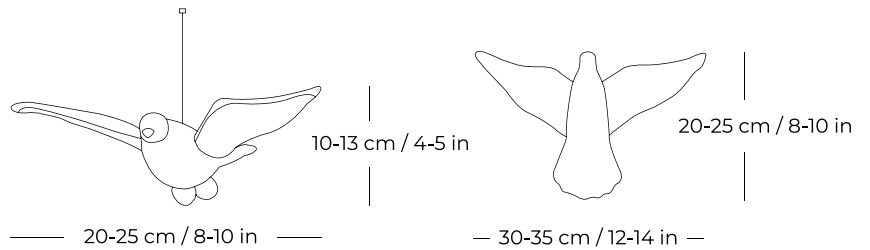

/ Model A1

Glass element size:	Width: 10-13 cm / 4-5 in Height: 20-25 cm / 8-10 in Depth: 30-35 cm / 12-14 in
Materials:	Blowing glass, brass
Light source:	Custom LED module 1W, 100Lm, 24V, Temperature 3000K, dimming, Power supply provided

/ Model A1/3

Glass element size:

Width: 10-13 cm / 4-5 in
 Height: 20-25 cm / 8-10 in
 Depth: 30-35 cm / 12-14 in

Materials:

Blowing glass, brass,
 patinated brass

Light source:

Custom LED module 1W,
 100Lm, 24V,
 Temperature 3000K, dimming,
 Power supply provided

/ Model A1/11

Overall size:	Width: 80x80 cm / 32x32 in Height: 20-800 cm / 8 in-26 ft
Glass element size:	Width: 10-13 cm / 4-5 in Height: 20-25 cm / 8-10 in Depth: 30-35 cm / 12-14 in
Materials:	Blowing glass, brass, patinated brass
Light source:	Custom LED module 1W, 100Lm, 24V, Temperature 3000K, dimming, Power supply provided