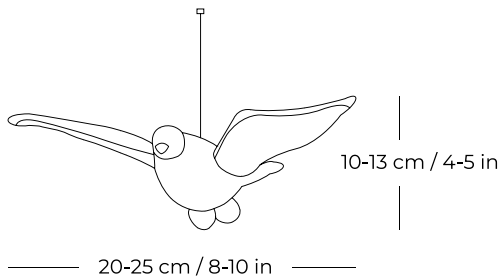

/ Model A1

Glass element size:	Width: 10-13 cm / 4-5 in Height: 20-25 cm / 8-10 in Depth: 30-35 cm / 12-14 in
Materials:	Blowing glass, brass
Light source:	Custom LED module 1W, 100Lm, 24V, Temperature 3000K, dimming, Power supply provided

/ Material

All items are handmade by the best craftsmen. We implement the boldest non-standard projects, which result in a one-of-a-kind product. We eliminated mechanical processes in production as much as possible, thanks to manual work there are never two exact pieces. Each work made is a unique work of art.