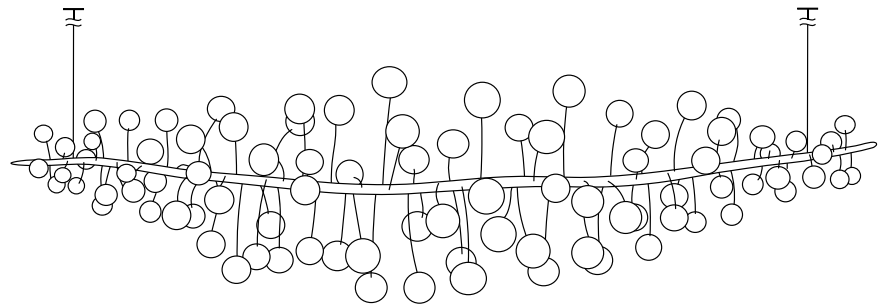

Technical specification

WISTERIA

/ Model B1

Overall size:	Width: 200 cm / 7 ft Height: 50 cm / 20 in
	Made to order for custom sizes Width: 120-300 cm / 4-10 ft Height: 21-50 cm / 8-20 in
Glass element size	Diameter: Ø 4-8 cm / 2-3 in
Branch size:	Width: 5-25 cm / 2-10 in
Materials:	Blowing glass, brass, manual brass processing
Light source:	Custom LED module 1W, 100 Lm, temperature 3000K, 24V, dimming, Power supply provided

— 21-50 cm / 8-20 in —

200 cm / 7 ft

/ Material

Ø 4-8 cm / 2-3 in

5-25 cm / 2-10 in

Clear glass

Patinated  
brass

Brushed  
brass with  
decor